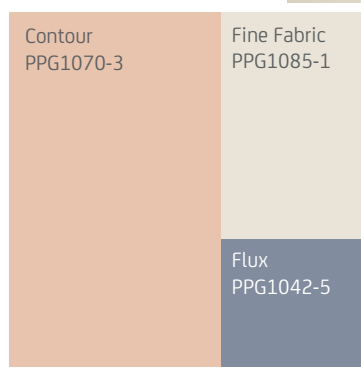

Kleur van het Jaar 2023			
Vining Ivy PPG1148-6	New Chalk PPG1006-1	Fine Fabric PPG1085-1	Writing Table PPG1077-4
Synchronicity PPG1021-2	Sparrow Feather PPG1017-5	Winter Cocoa PPG1000-4	Contour PPG1070-3
Frozen Rosemary PPG1125-3	River Salt PPG1139-1	Heavenly PPG1053-2	Sumptous Suede PPG18-04
Childhood Memory PPG1040-2	Earth Rose PPG1056-5	Gothic Amethyst PPG1046-5	Flux PPG1042-5